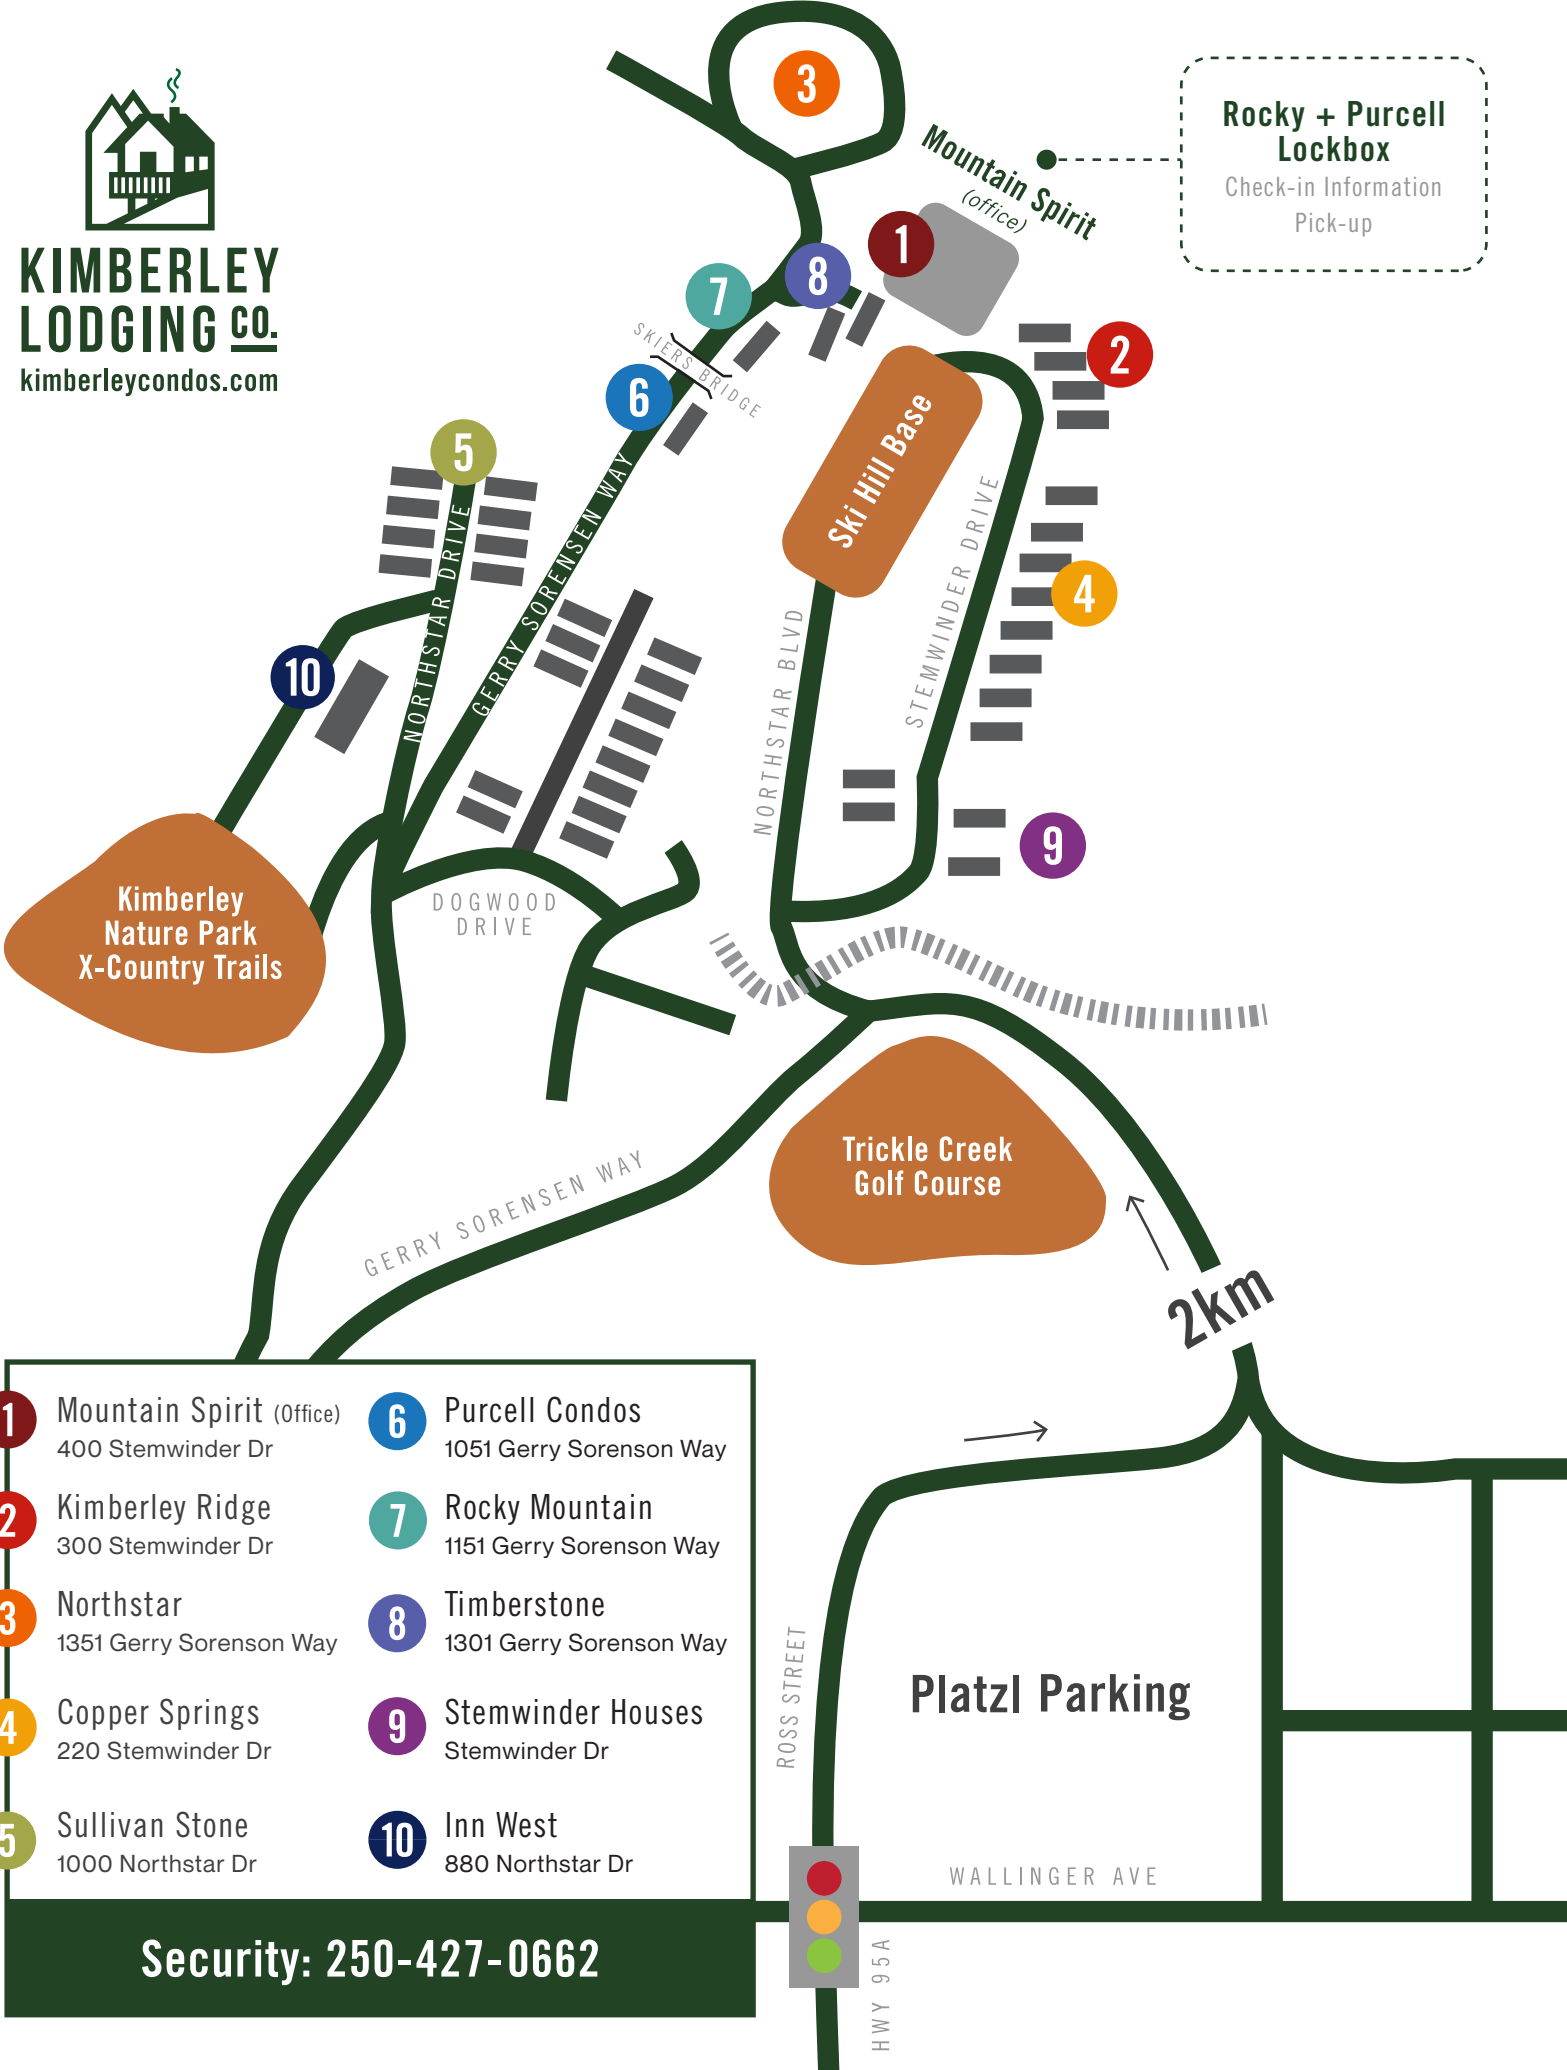

**KIMBERLEY
LODGING CO.**
kimberleycondos.com

**Rocky + Purcell
Lockbox**
Check-in Information
Pick-up

- | | |
|--|--|
| 1 Mountain Spirit (Office)
400 Stemwinder Dr | 6 Purcell Condos
1051 Gerry Sorensen Way |
| 2 Kimberley Ridge
300 Stemwinder Dr | 7 Rocky Mountain
1151 Gerry Sorensen Way |
| 3 Northstar
1351 Gerry Sorensen Way | 8 Timberstone
1301 Gerry Sorensen Way |
| 4 Copper Springs
220 Stemwinder Dr | 9 Stemwinder Houses
Stemwinder Dr |
| 5 Sullivan Stone
1000 Northstar Dr | 10 Inn West
880 Northstar Dr |

Security: 250-427-0662

Platzl Parking

ROSS STREET

WALLINGER AVE

HWY 95A